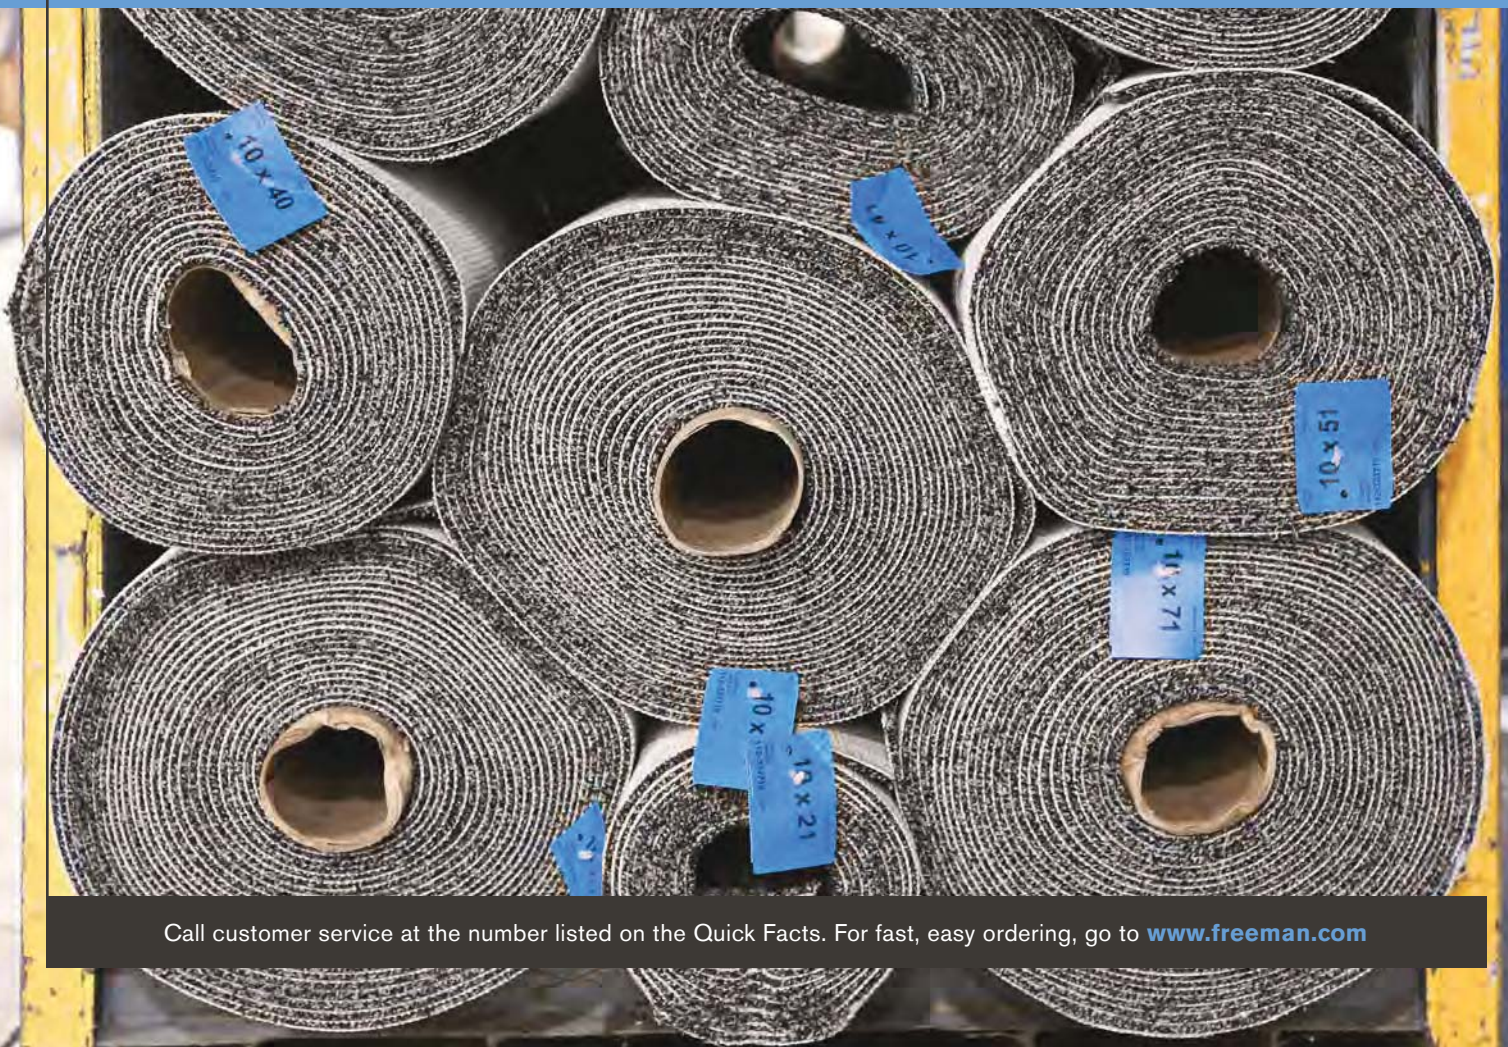

FROM THE GROUND UP

Engage your audience from the moment they set foot in your exhibit with Freeman's custom carpets. Our colorfast carpeting boasts a consistent shade every time and the padding exceeds industry standards, ensuring that you'll be floored by the quality. Freeman's custom options include borders, patterns and logo applications in both our classic and prestige carpeting lines.

- Colorfast carpet technology guarantees a uniform and professional look throughout the life of your exhibit
- Diverse customization options guarantee the fulfillment of your brand standards
- All carpet and padding is manufactured with recycled material
- Rental prices are all-inclusive so there are never hidden charges for material handling or pickup

Call customer service at the number listed on the Quick Facts. For fast, easy ordering, go to www.freeman.com

PRESTIGE CARPET

Freeman's prestige carpet combines plush comfort with durable soil and stain resistance, perfect for high-traffic areas. Five popular colors are available in a luxurious 40-ounce weight and all nine designer colors are available in a 28-ounce weight.